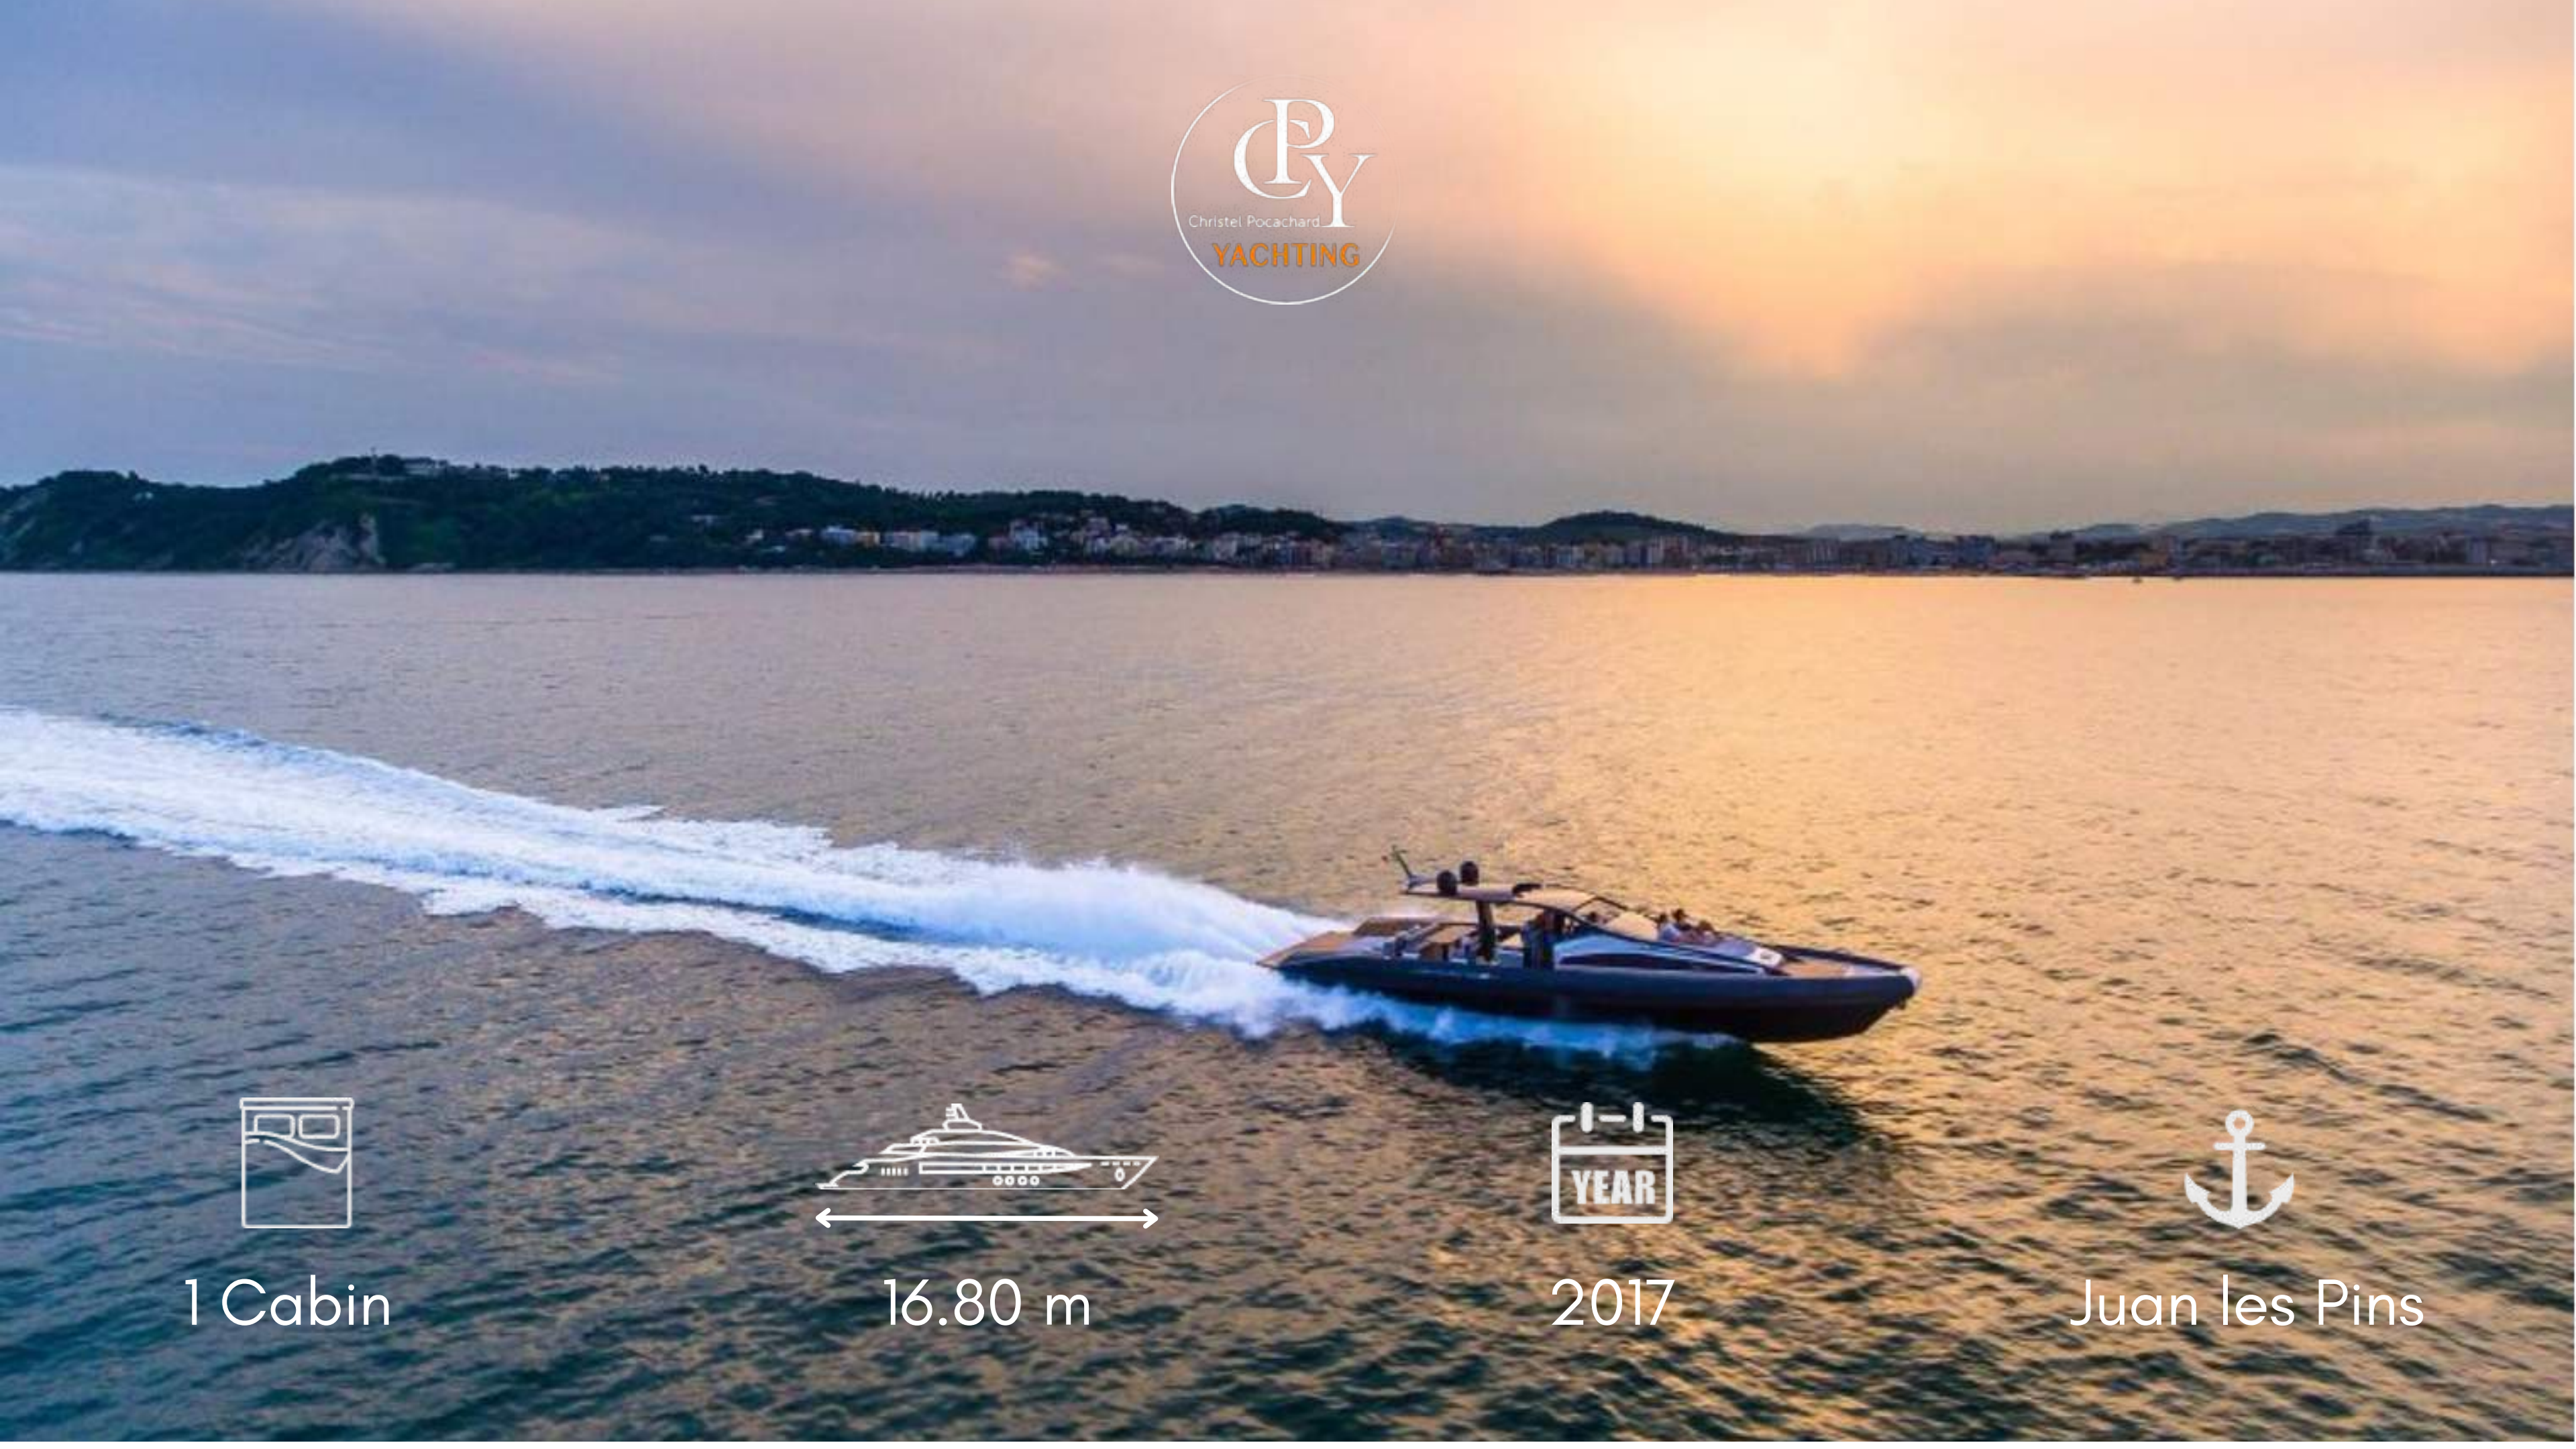

M / Y L I Q U I D S P I R I T

ANVERA 55 S

M / Y LIQUID SPIRIT

ANVERA 55S

This ANVERA 55 S symbolizes a supercar of the sea. She represents the perfect combination of comfort, performance, and excellent speed/consumption ratio. With her top speed of 45 knots, she offers you the ultimate freedom to discover the stunning French Riviera the way you like it.

M/Y LIQUID SPIRIT is ideal for daily cruises and will be appreciated by those who want to explore even the most hidden and less accessible areas of the Mediterranean.

Anvera 55 has very clean lines and has been designed to optimize the living space onboard. The interior features one cabin with a double bed while the generous exterior space with a large sundeck makes it easy to enjoy outdoors, relaxation, and sunbathing.

1 Cabin

16.80 m

2017

Juan les Pins

DETAILS

- Builder: ANVERA
- Model: ANVERA 55S
- Year Built: 2017
- Length: 16.80 m
- Beam: 5.06 m
- Draft: 0.85 m
- Engines: 2 x 650 HP Caterpillar
- Cruising speed: 25 knots
- Maximum speed: 45 knots
- Fuel consumption: 150 l/hour
- Flag: UK
- Home port: Juan les Pins