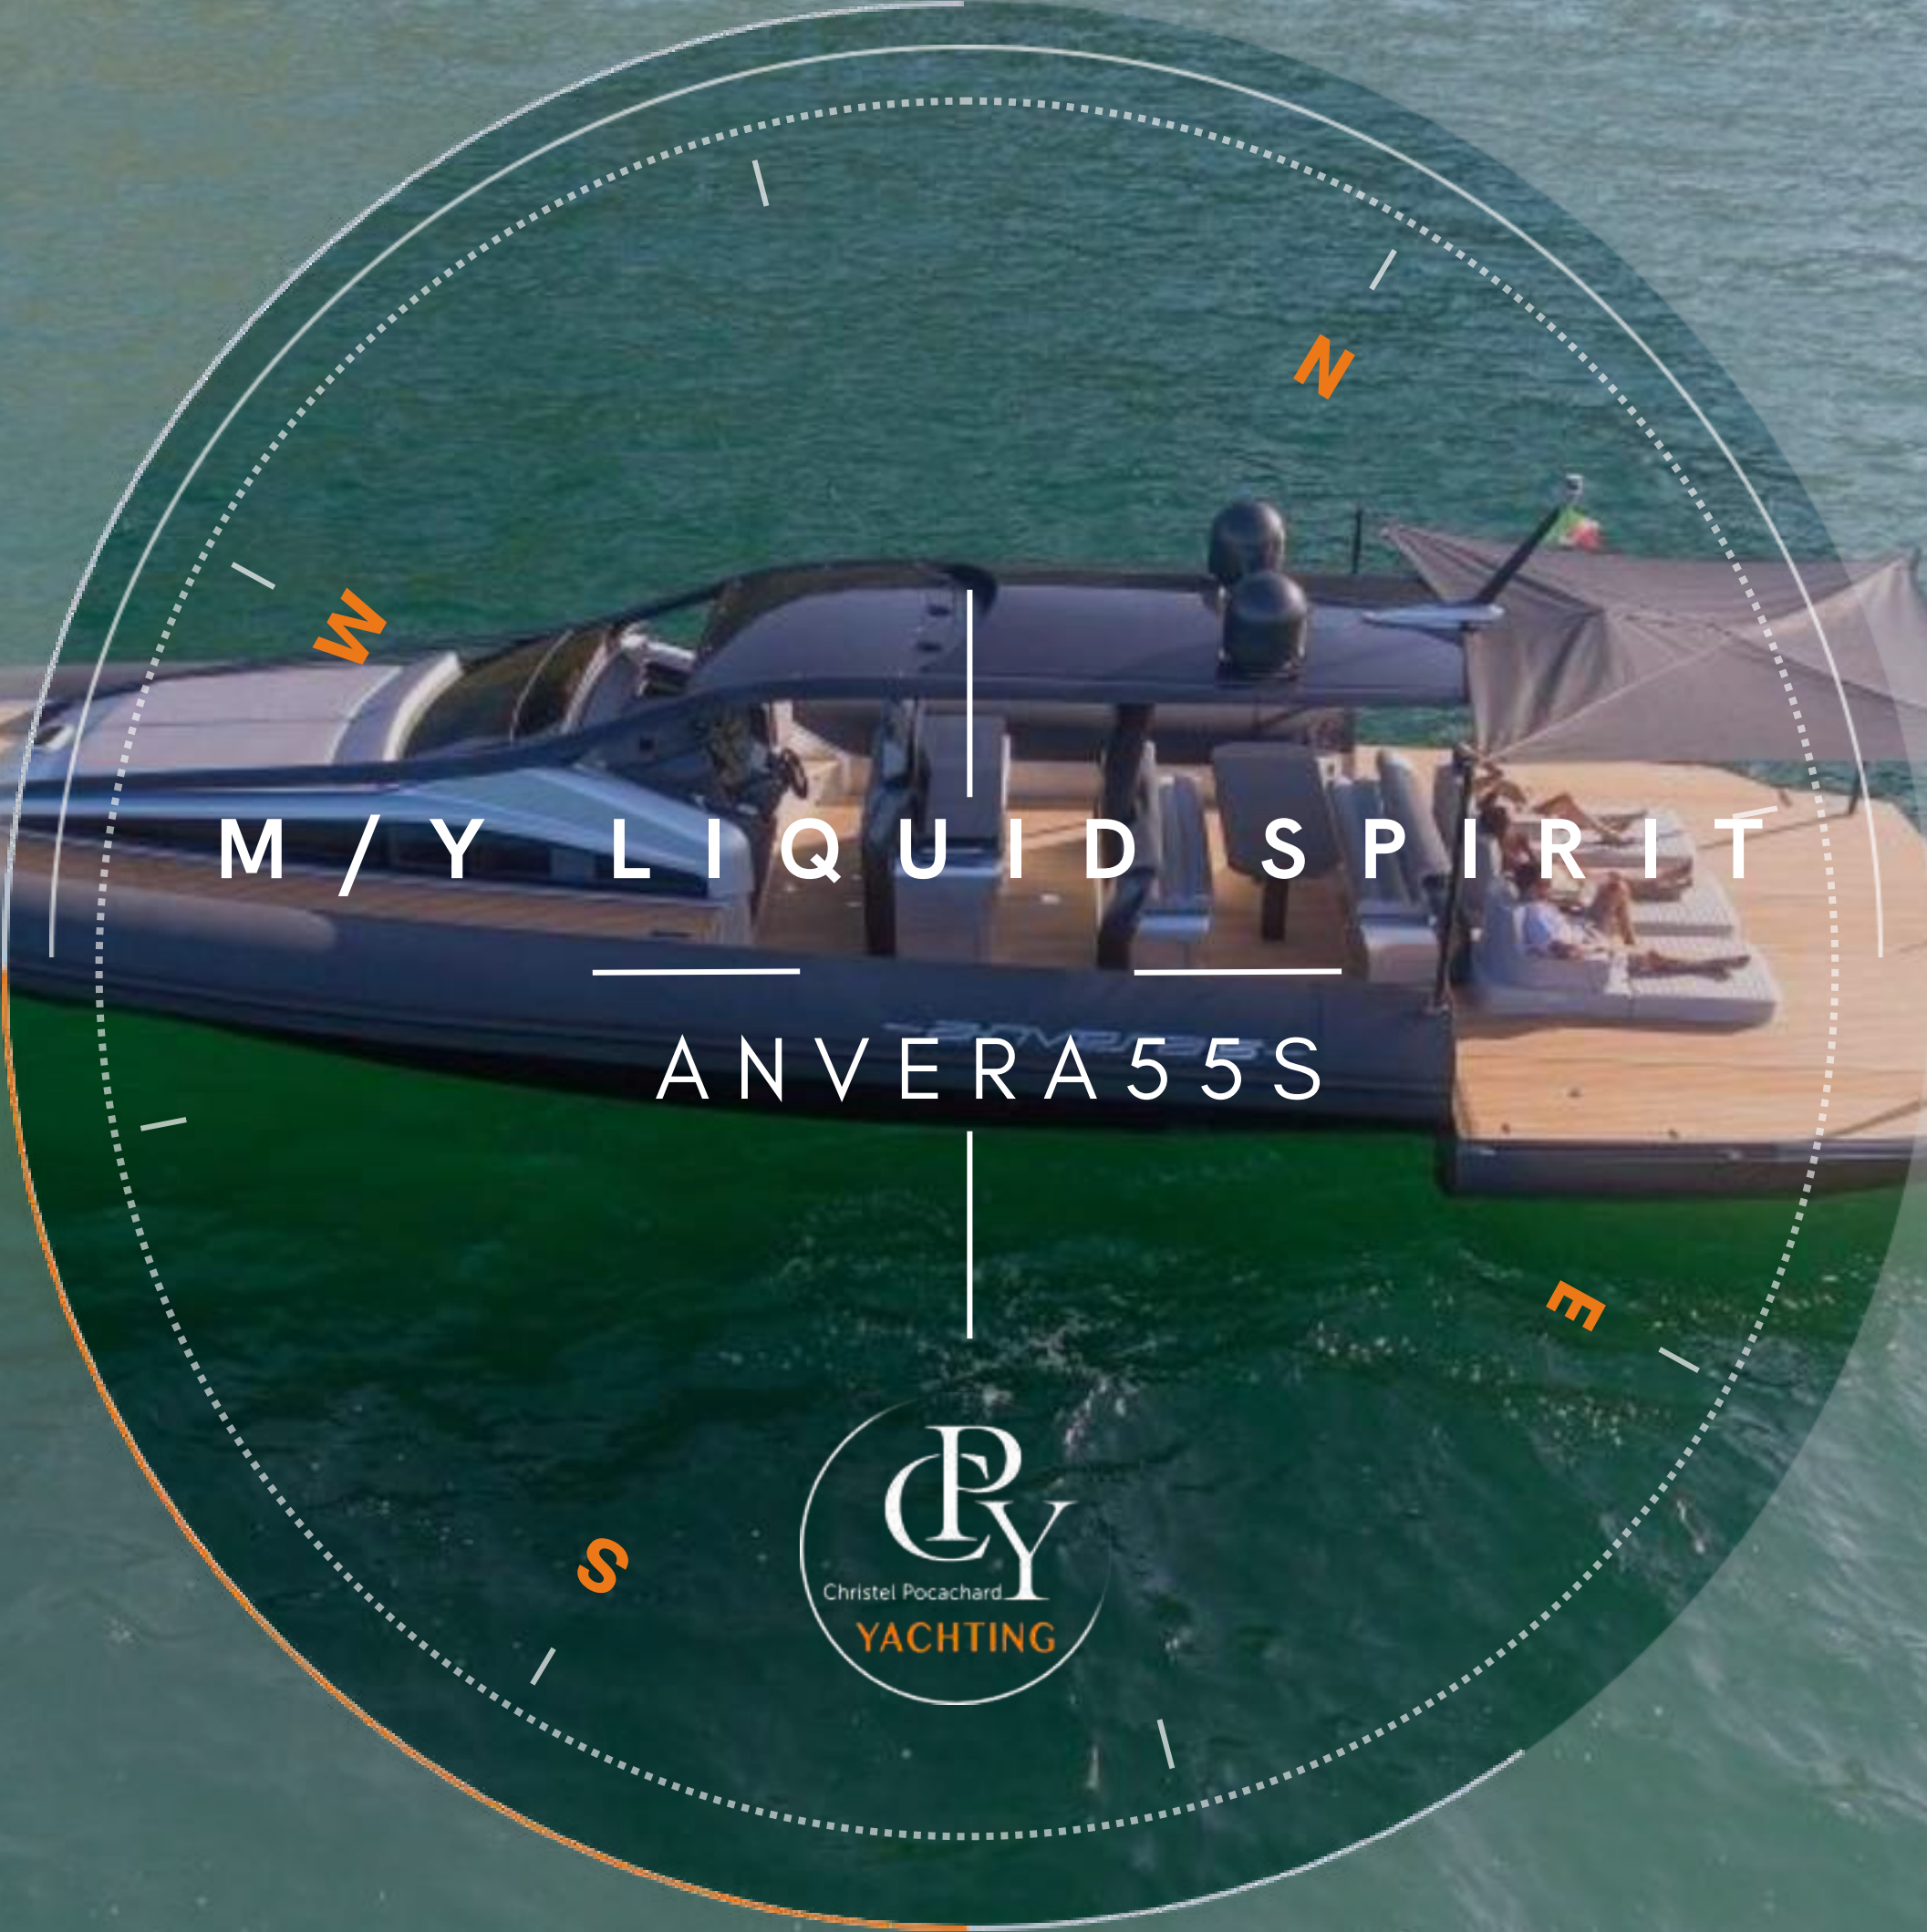

M / Y L I Q U I D S P I R I T

ANVERA 55 S

M / Y LIQUID SPIRIT

ANVERA 55S

This ANVERA 55 S symbolizes a supercar of the sea. She represents the perfect combination of comfort, performance, and excellent speed/consumption ratio. With her top speed of 45 knots, she offers you the ultimate freedom to discover the stunning French Riviera the way you like it.

M/Y LIQUID SPIRIT is ideal for daily cruises and will be appreciated by those who want to explore even the most hidden and less accessible areas of the Mediterranean.

Anvera 55 has very clean lines and has been designed to optimize the living space onboard. The interior features one cabin with a double bed while the generous exterior space with a large sundeck makes it easy to enjoy outdoors, relaxation, and sunbathing.