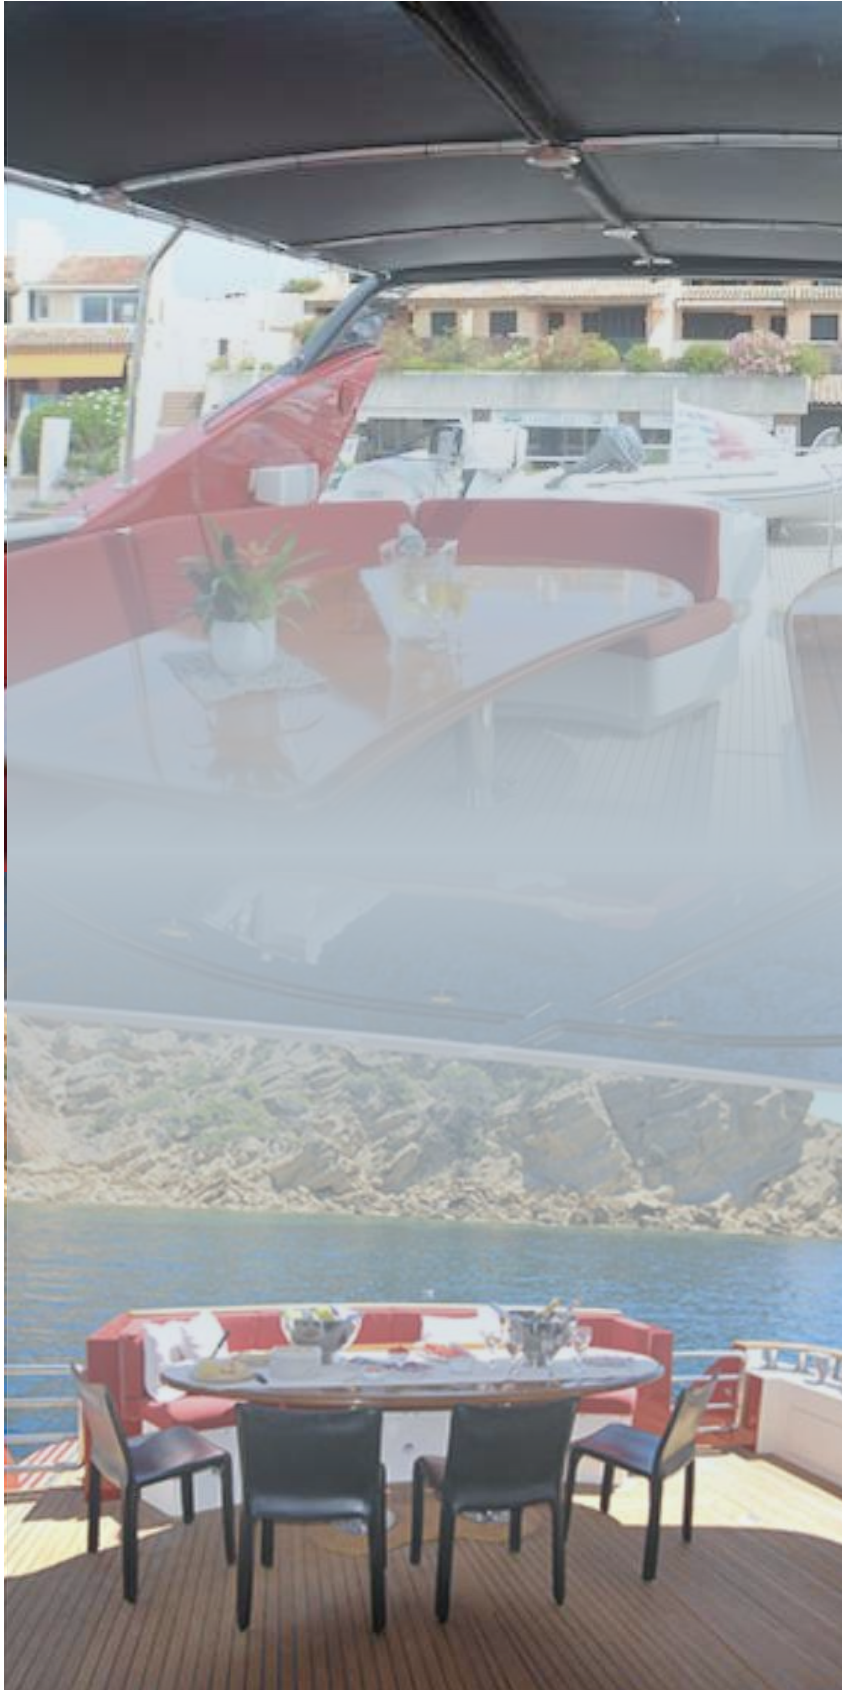

2004/2019

St Tropez

DETAILS

- Builder: GUY COUACH
 - Year Built: 2004
 - Year Refit: 2019
 - Length: 30.00 m
 - Beam: 6.48 m
 - Draft: 2.20 m
 - Cruising speed: 24 knots
 - Maximum speed: 25 knots
 - Fuel consumption: 500 l/hour
 - Home port: St Tropez
-
- Cabins 4
 - Guests sleeping: 8
 - Guests cruising: 12
 - Crew: 4