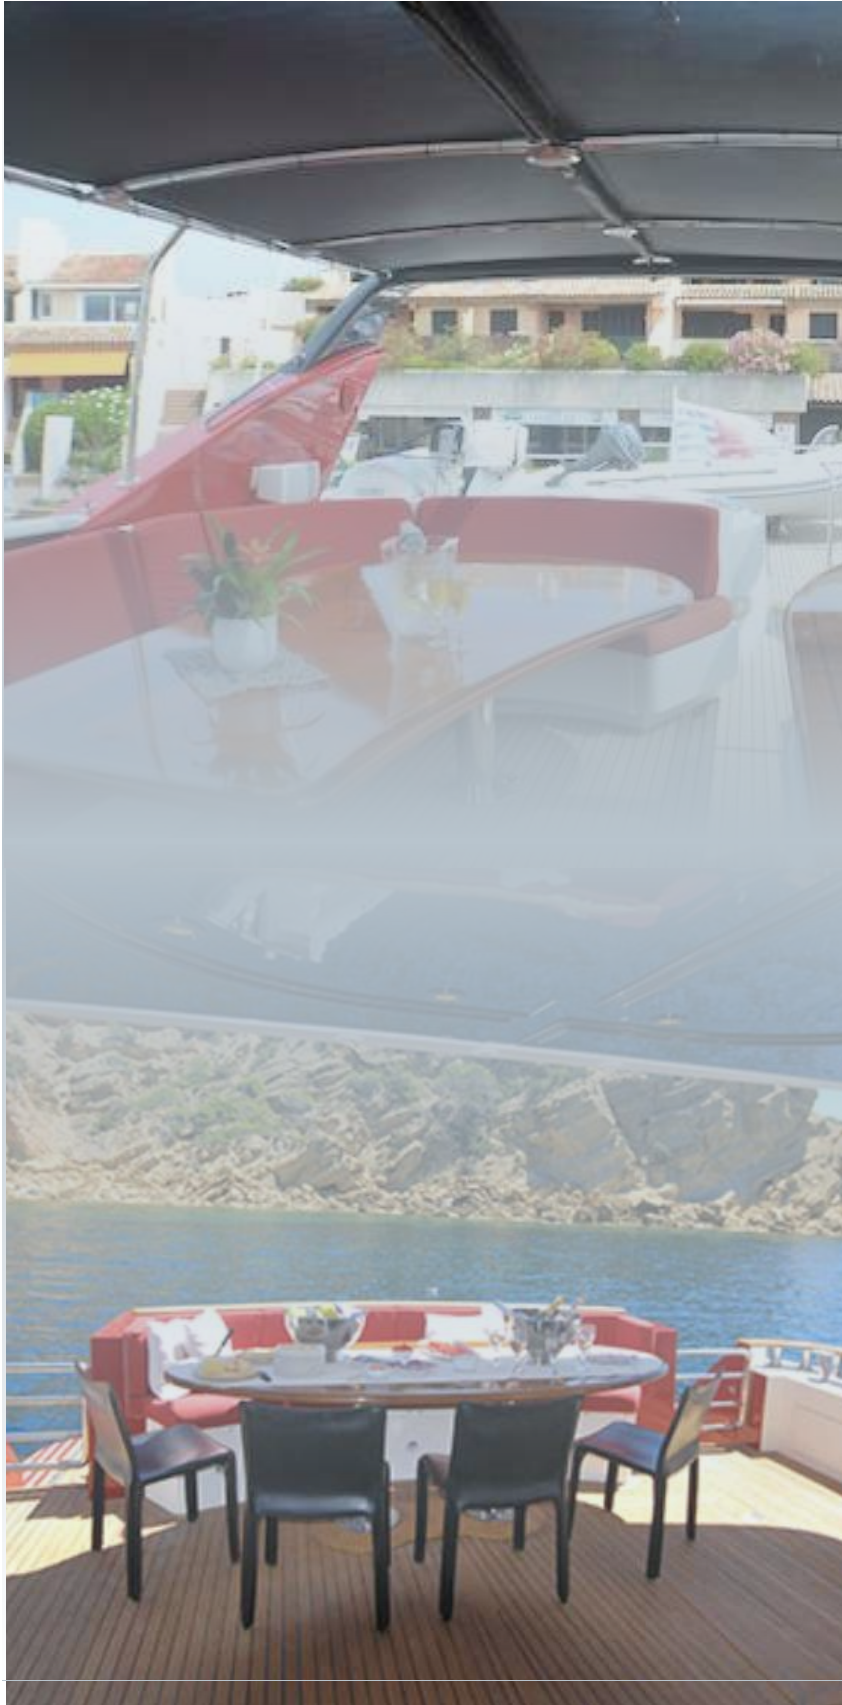

2004/2019

St Tropez

DETAILS

- Builder: GUY COUACH
 - Year Built: 2004
 - Year Refit: 2019
 - Length: 30.00 m
 - Beam: 6.48 m
 - Draft: 2.20 m
 - Cruising speed: 24 knots
 - Maximum speed: 25 knots
 - Fuel consumption: 500 l/hour
 - Home port: St Tropez
-
- Cabins 4
 - Guests sleeping: 8
 - Guests cruising: 12
 - Crew: 4