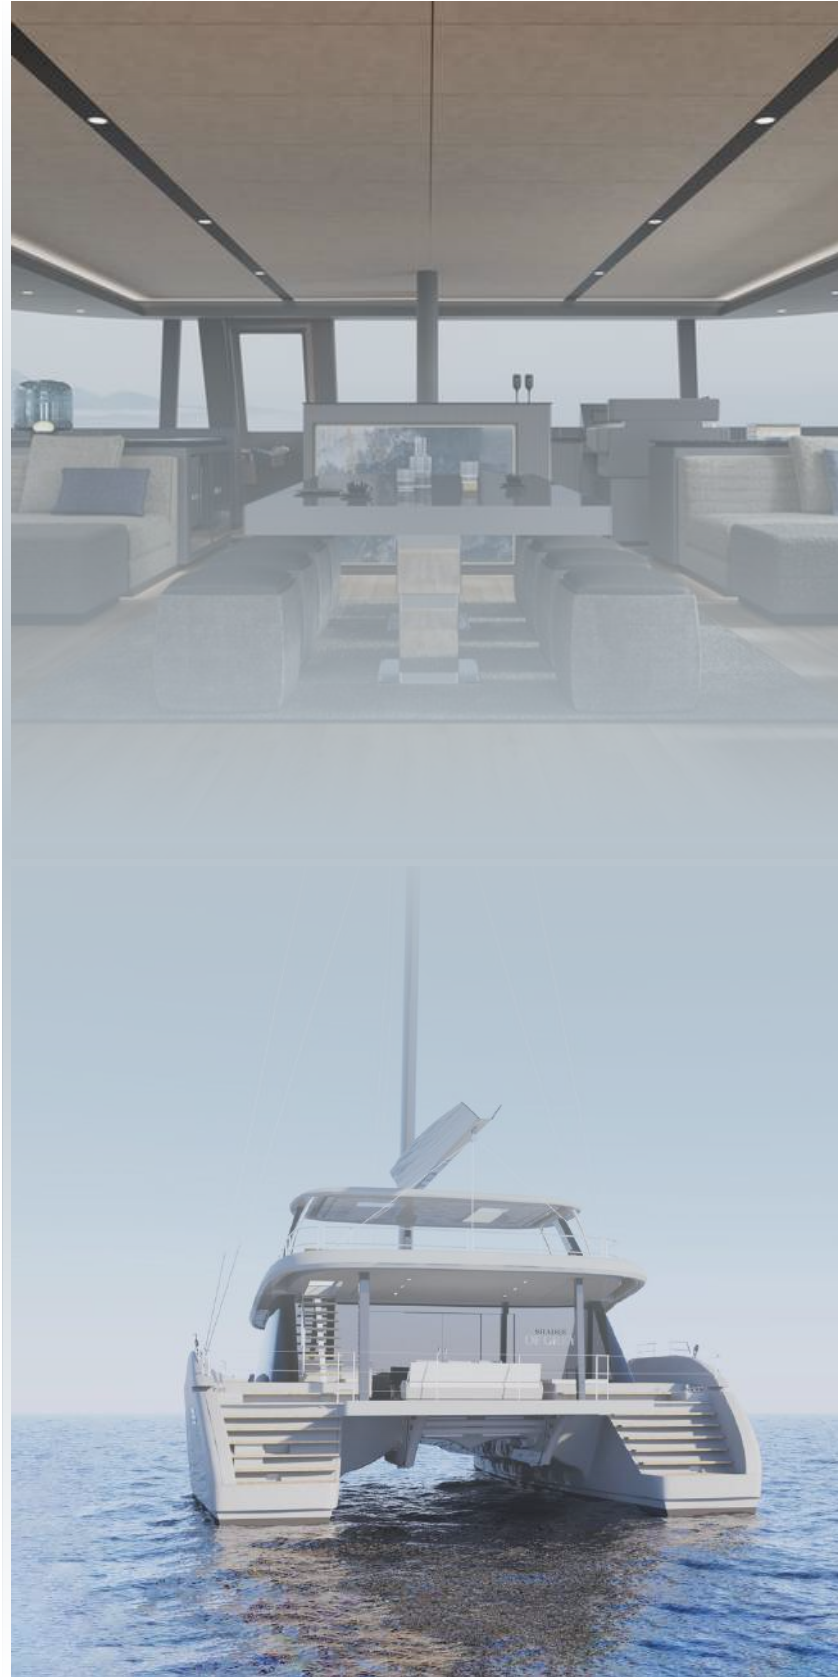

S / Y SHADES OF GREY

SUNREEF YACHTS

SHADES
OF GREY

4 Cabins

23.87 m

2024

Palma de Mallorca

DETAILS

- Builder: SUNREEF YACHTS
 - Year Built: 2024
 - Length: 23.87 m
 - Beam: 11.53 m
 - Cruising speed: 10 knots
-
- Cabins: 4
 - Guests sleeping: 9
 - Guests cruising: 9
 - Crew: 4

RATES

- WEEKLY RATE: €80 000 + VAT+ APA