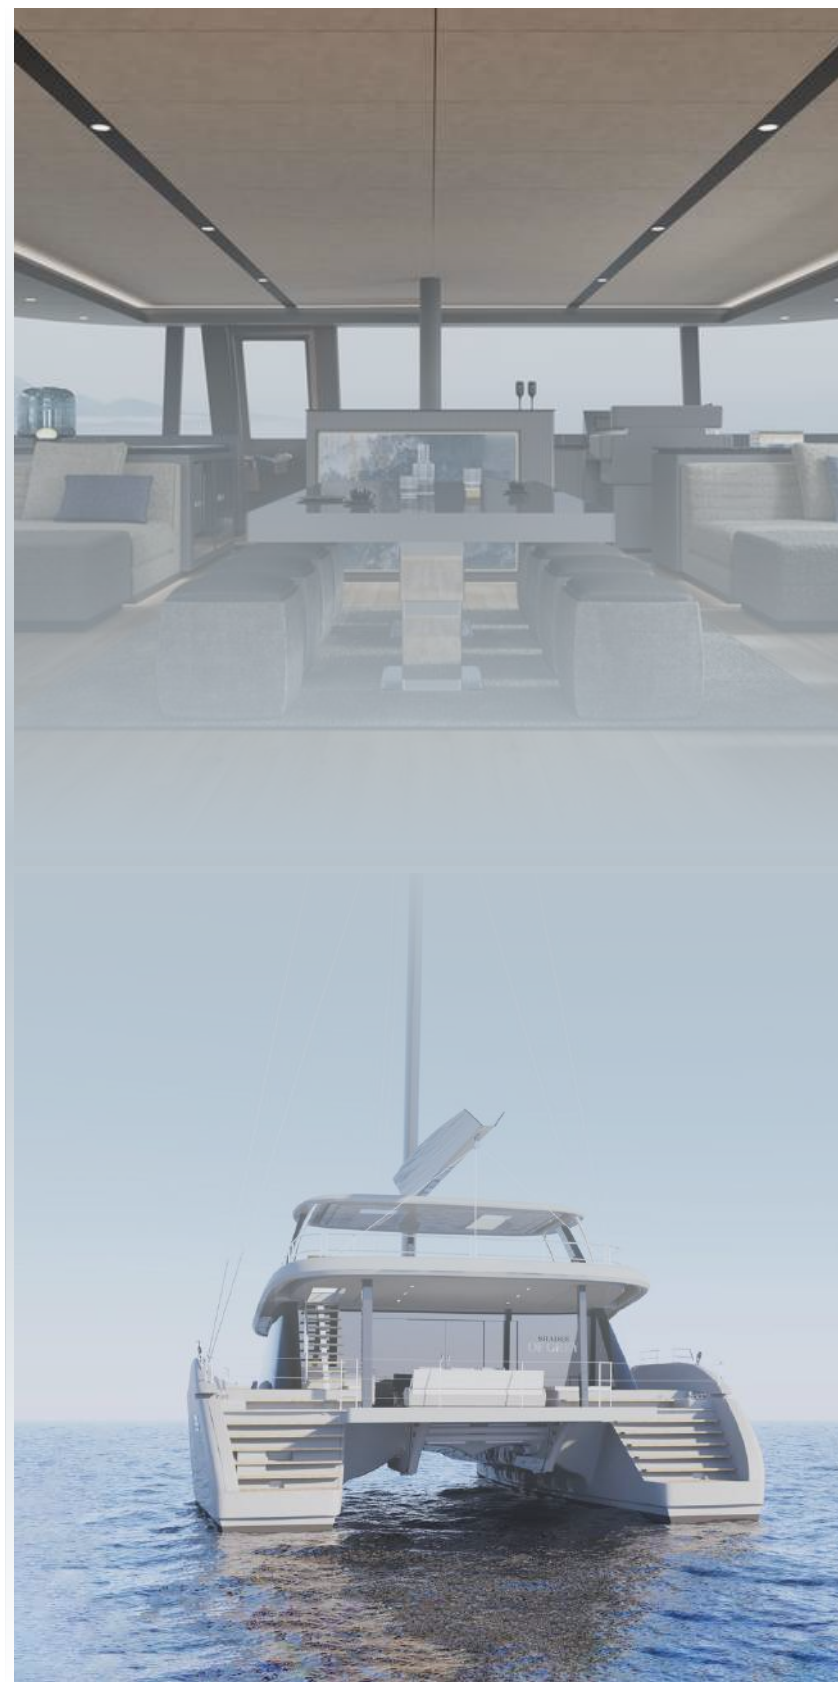

S / Y SHADES OF GREY

SUNREEF YACHTS

SHADES
OF GREY

4 Cabins

23.87 m

2024

Palma de Mallorca

DETAILS

- Builder: SUNREEF YACHTS
 - Year Built: 2024
 - Length: 23.87 m
 - Beam: 11.53 m
 - Cruising speed: 10 knots
-
- Cabins: 4
 - Guests sleeping: 9
 - Guests cruising: 9
 - Crew: 4

RATES

- WEEKLY RATE: €80 000 + VAT+ APA