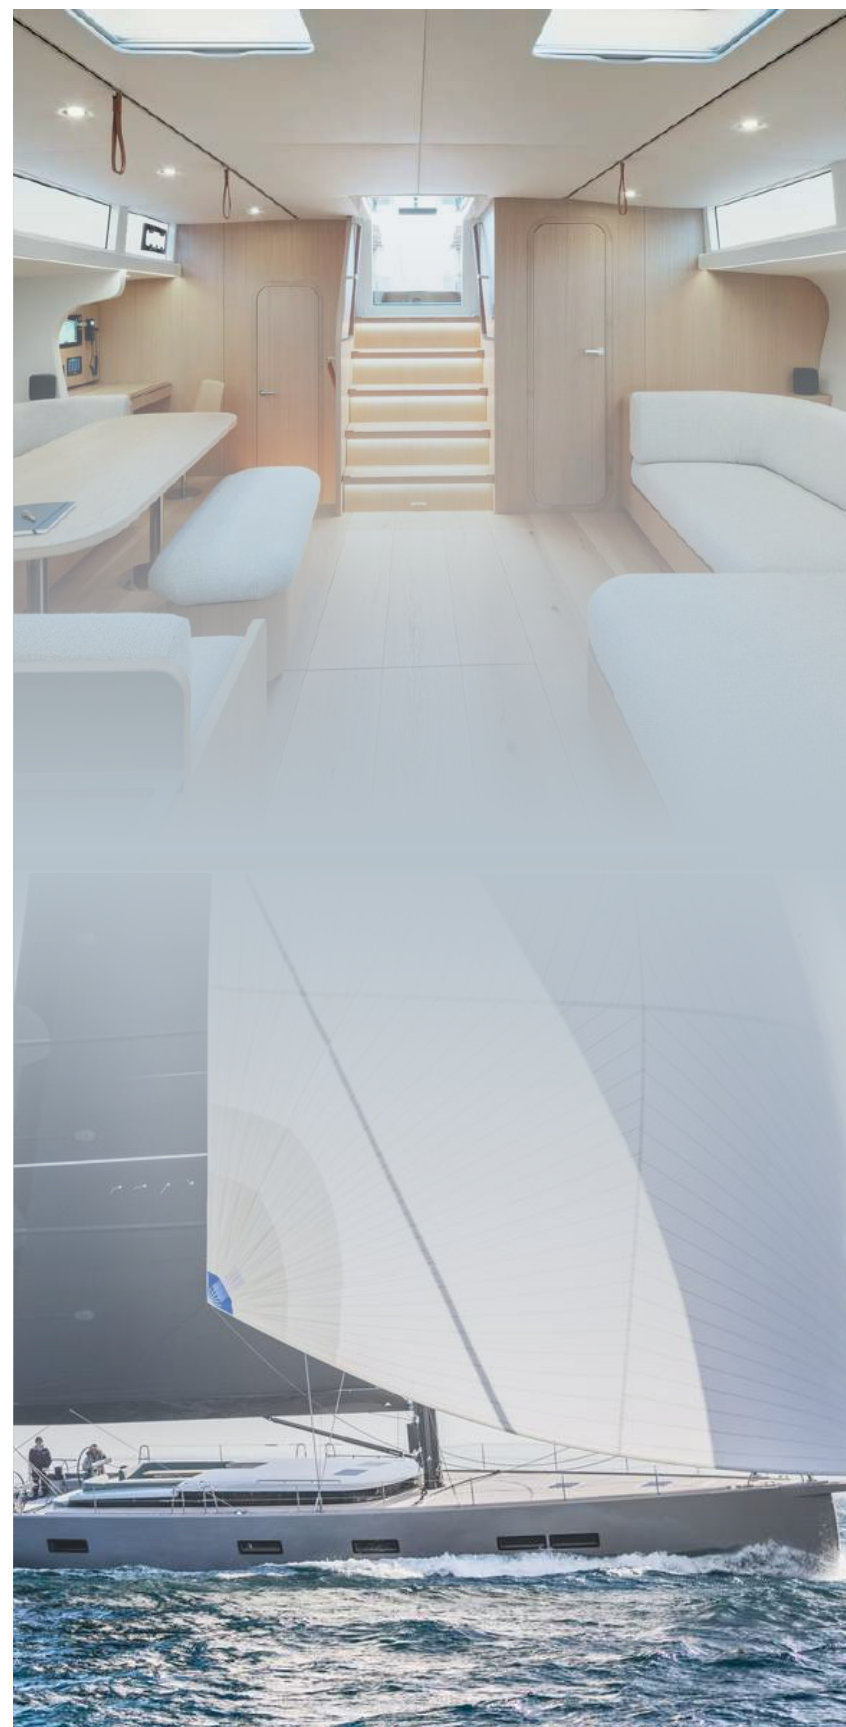

S / Y Y U M E
Y Y A C H T S

CPY
Christel Pocachard
YACHTING

3 Cabins

21.86 m

2024

Palma de Mallorca

DETAILS

- Builder: YYACHTS
- Year Built: 2024
- Length: 21.86 m
- Beam: 5.75 m
- Cruising speed: 8 knots