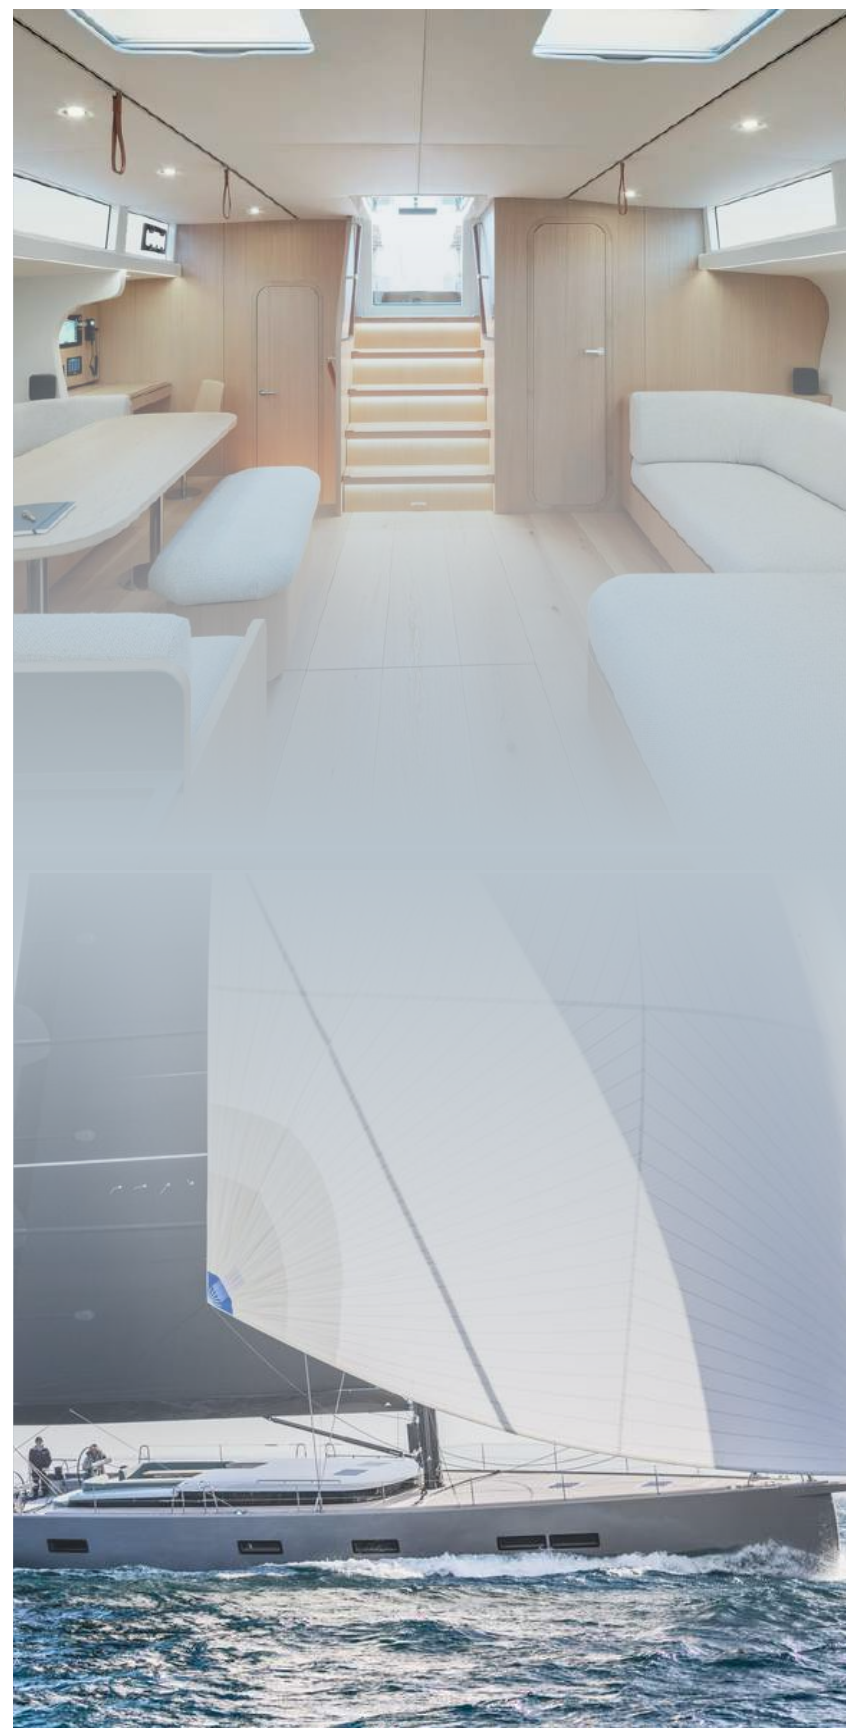

RATES

- WEEKLY RATE: €28 500 + VAT+ APA

The charter rate includes highly qualified crew. The charter rate excludes fuel, harbor fees outside of the home harbor, food and drinks

DISCLAIMER

This document is not contractual. Any information/images provided by the company is provided in good faith and offered for information purposes only. The company does not make any representation, warrant or assume any legal liability or responsibility whatsoever, express or implied, for the accuracy, reliability, completeness or usefulness of any information/images displayed. Yacht inventory, selling prices and any other specifications are subject to changes at any time without prior notice. None of the information/images used by the company may be reproduced without its written consent.